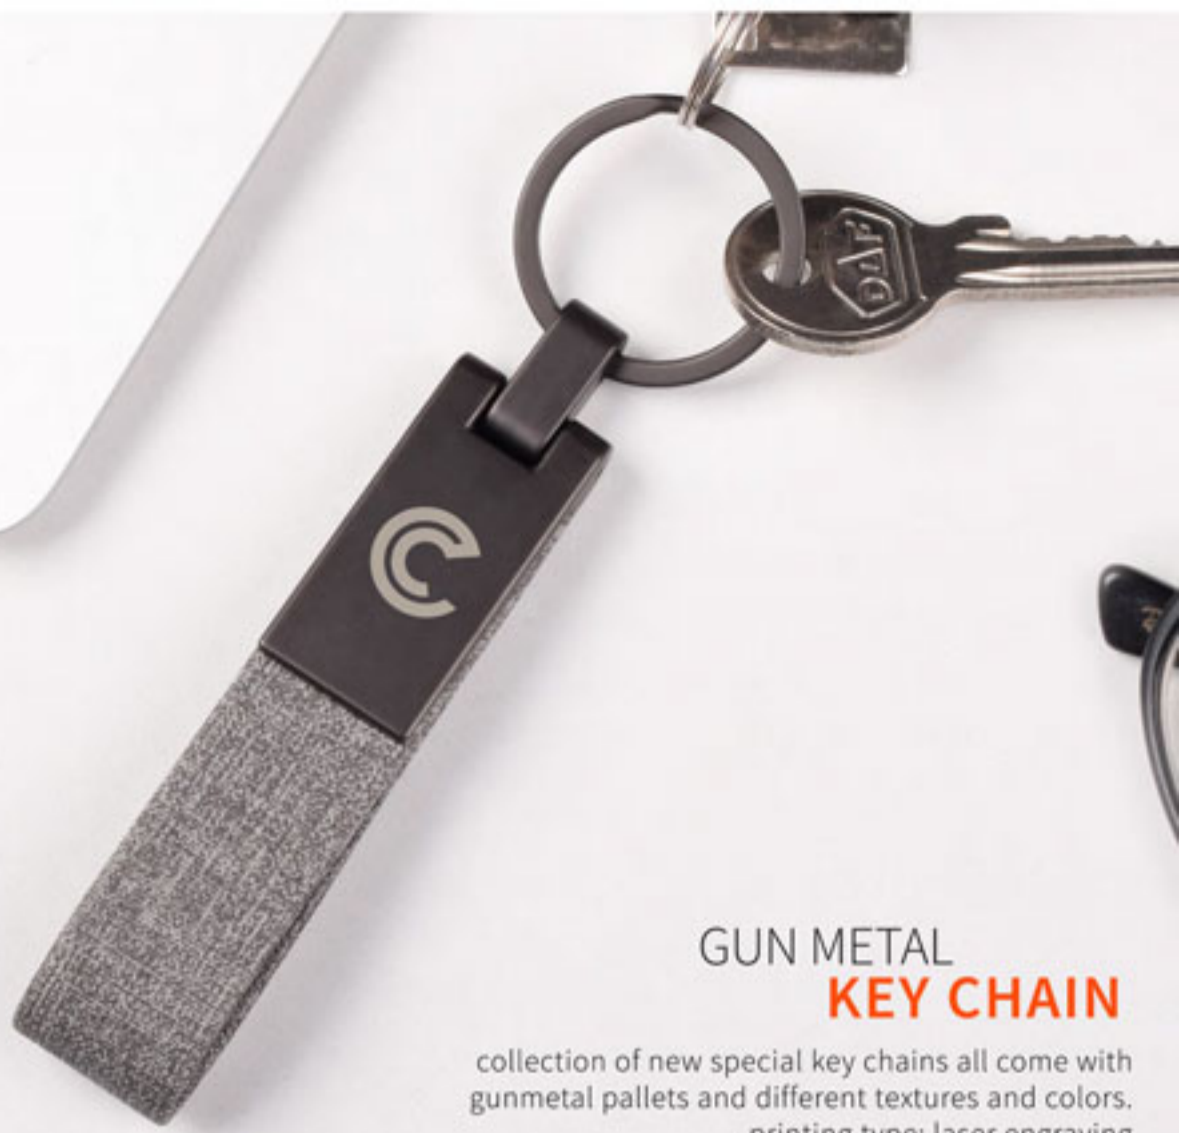

GUN METAL KEY CHAIN

collection of new special key chains all come with gunmetal pallets and different textures and colors.
printing type: laser engraving